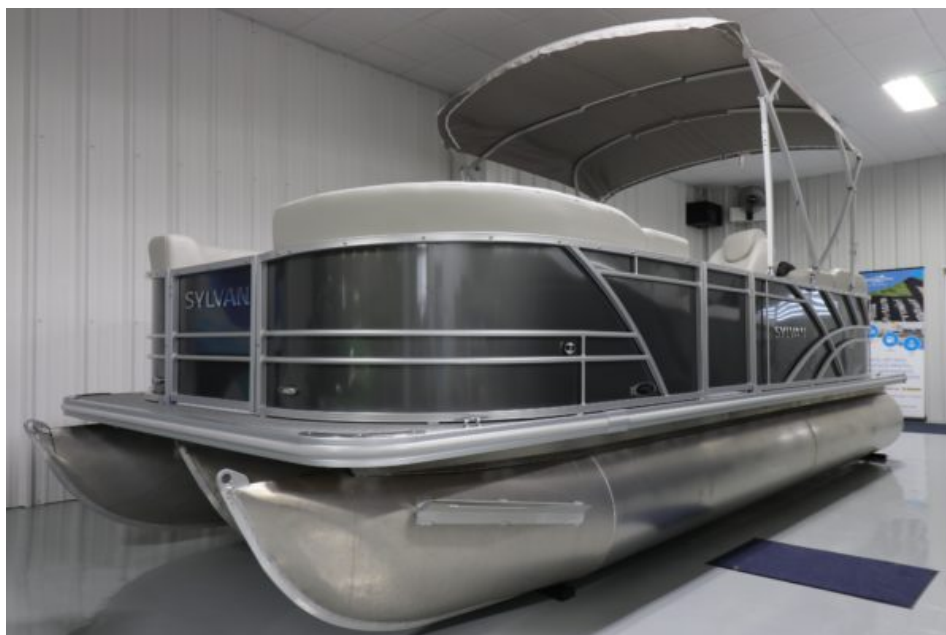

SYLVAN MIRAGE 8522 LZ

\$49,900

PRODUCT DESCRIPTION

RESERVE NOW!

2022 MIRAGE 8522 LZ! AVAILABLE SEPTEMBER 2021!

**2022 SYLVAN MIRAGE 8522LZ YAMAHA F115LB
CARBON PANEL**

**COLOR, GREY FURNITURE, GREY CANVAS, TILE STEERING, GREY SEA
WEAVE FLOORING, DOCKING LIGHTS, GAUGE PACKAGE, JENSEN STEREO**

W/BLUETOOTH, PLAYPEN COVER, POWER BIMINI, CHANGING ROOM, COASTAL PACKAGE

GALLERY IMAGES